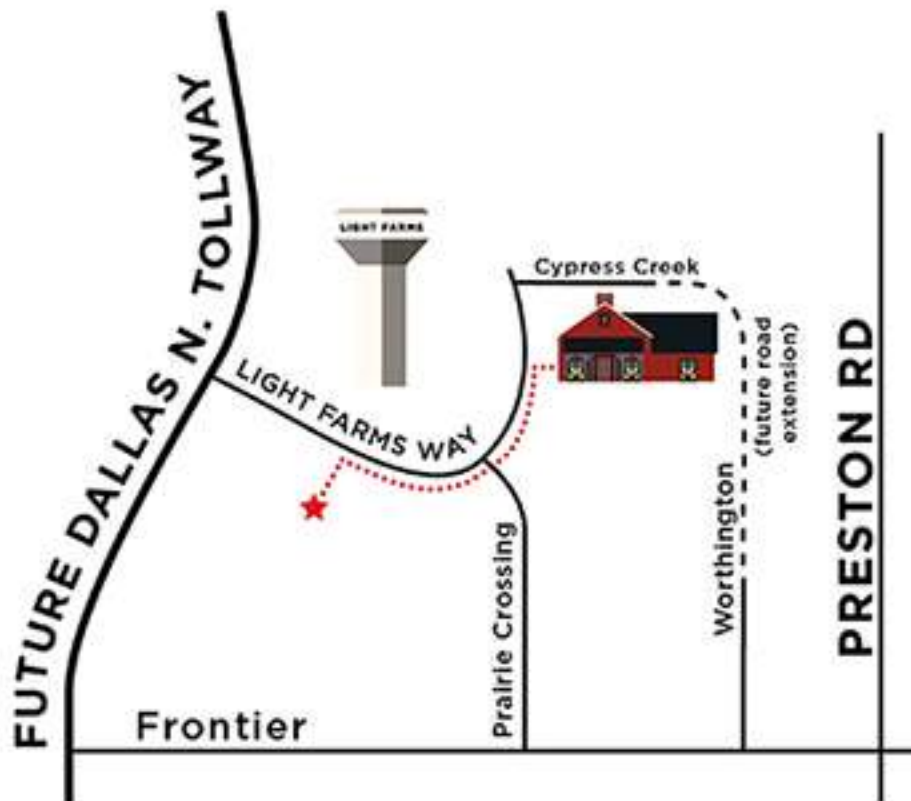

LIGHT FARMS
ESTABLISHED 2012

HAZEL

◆ 80' X 135' Lots
From the \$440s

Model Home Locations:

◆ **SCOTT FELDER**
3738 Millstone Way
Sean Pfeifer
(972) 754-2590

◆ **DREES**
1714 Partridge Dr
Ann Villarosa
(972) 801-2336

LIGHTFARMSTX.COM

Maps, amenities and home base prices are preliminary and subject to change without notice.